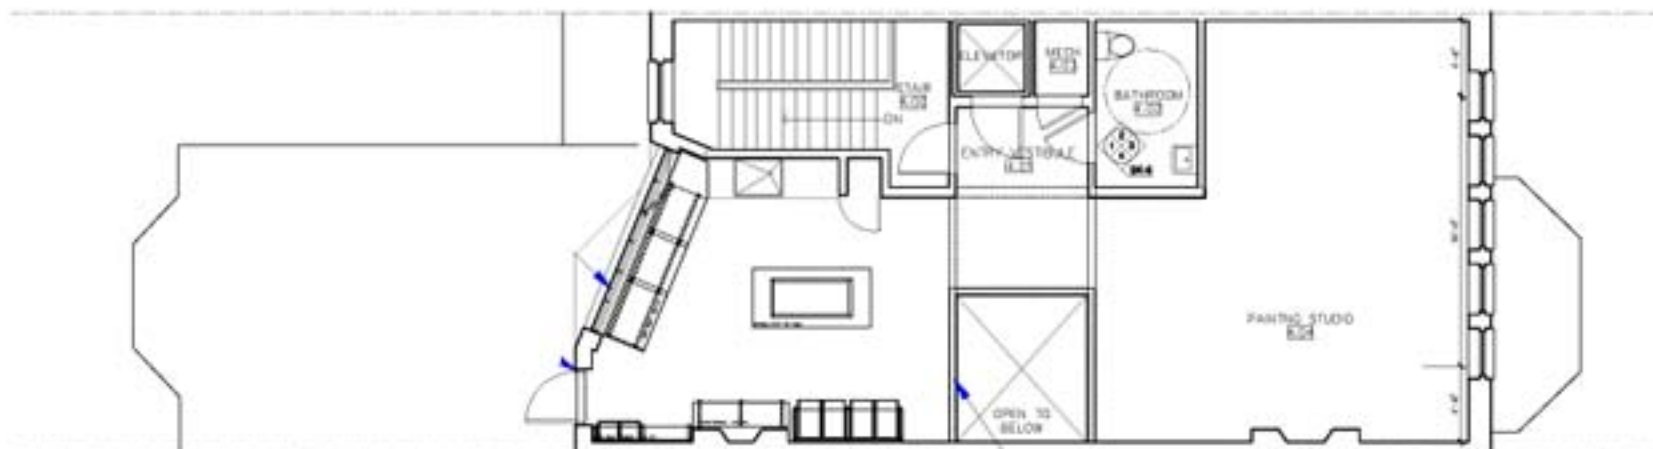

# CLOUD FOUNDATION

647 Baylston Street  
 Boston MA 02116

NOVEMBER 02, 2004

working reference

XXX

www

1" = 1'-0"

1/8"

## THIRD FLOOR PLAN

A FOURTH FLOOR PLAN  
 A.03 1/8" = 1'-0"